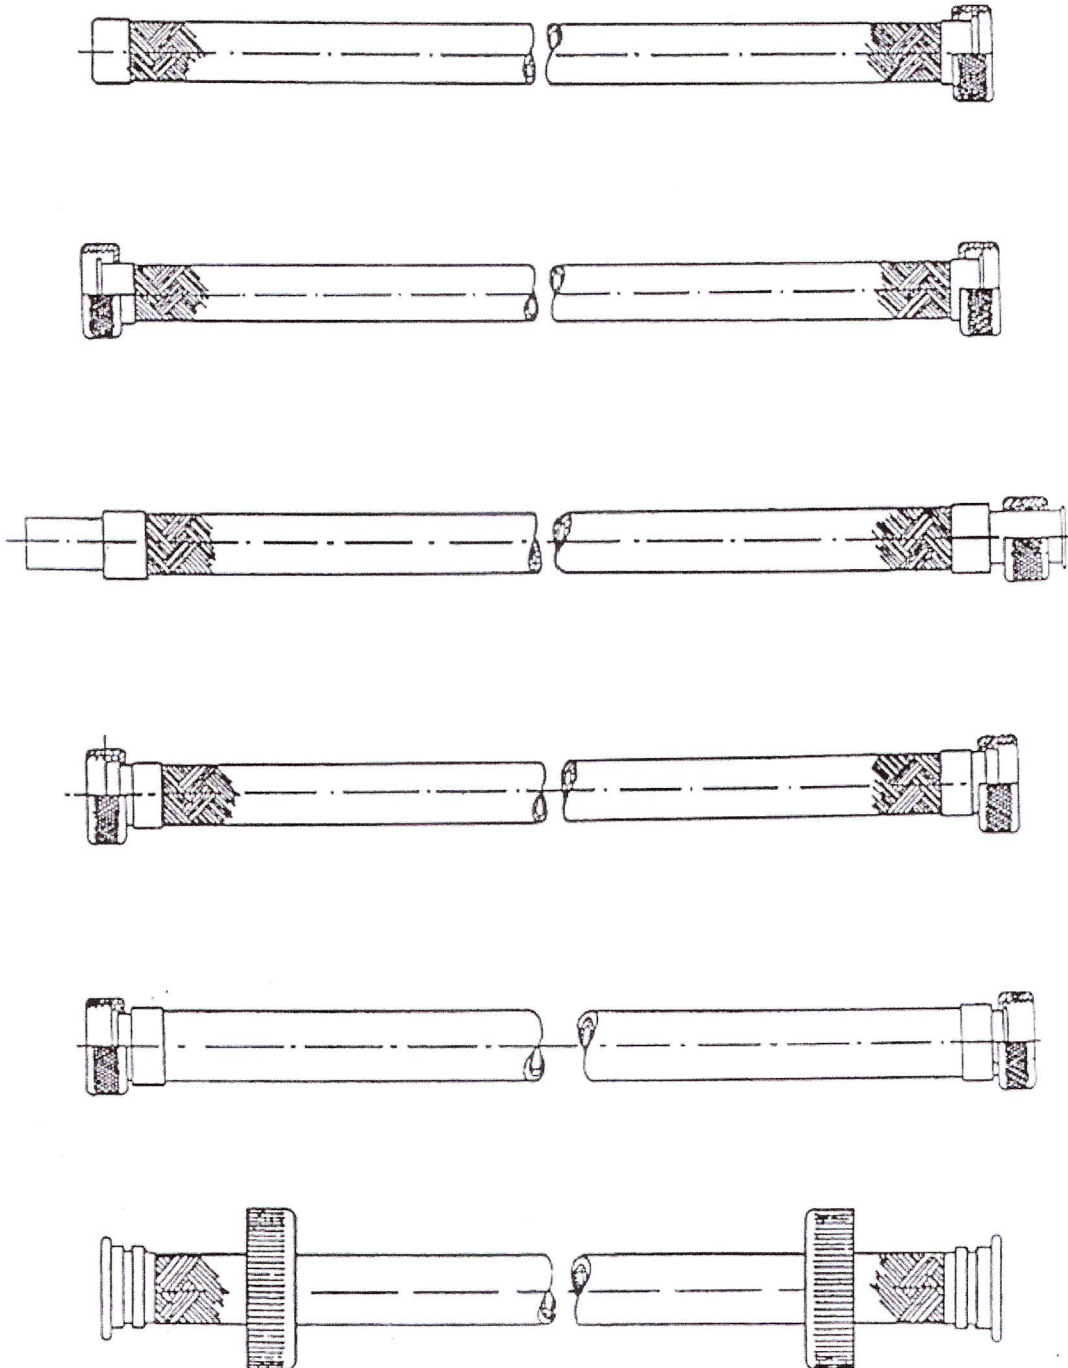

CONDUIT ASSEMBLY CONFIGURATION

NOTE: CONDUIT SIZE IS MEASURED BY THE INSIDE DIAMETER
OTHER CONFIGURATIONS AVAILABLE